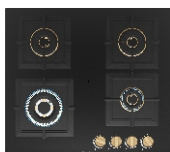

PNH6B6F20I - ₹49,000

60*cm | True Brass 2D | Brass Burners

Key Features:

- Glass gas hob | 1 wok burner: 4KW
- Flame failure safety device on all burners
- Cast Iron pan supports
- Dimensions (HxWxD):
  56 x 590 x 520 mm
- Cut out dimensions (HxWxD):
  45 x 560-562 x 480-492 mm