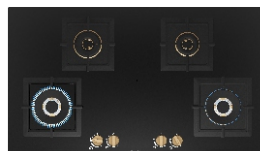

PMD83D31NX - ₹50,000
70*cm | True Brass 3D Wheel | Brass Burners

Key Features:

- Glass gas hob | 2 wok burner: 4KW
- Flame failure safety device on all burners
- Enamelled pan supports
- Dimensions (HxWxD):
150 x 780 x 450 mm
- Cut out dimensions (HxWxD):
80 x 700-700 x 400-400 mm

PMD83D51NX - ₹45,000
70*cm | True Brass 3D Wheel | Brass Burners

Key Features:

- Stainless steel Gas Hob | 2 wok burner: 4KW
- Flame failure safety device on all burners
- Enamelled pan supports
- Dimensions (HxWxD):
150 x 760 x 466 mm
- Cut out dimensions (HxWxD):
80 x 700-700 x 400-400 mm

PNV9B6F20I - ₹65,000
90*cm | True Brass 2D | Brass Burners

Key Features:

- Glass gas hob | 2 wok burner: 4KW
- Flame failure safety device on all burners
- Cast Iron pan supports
- Dimensions (HxWxD):
56 x 915 x 520 mm
- Cut out dimensions (HxWxD):
45 x 850-852 x 490-502 mm