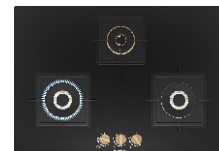

PND7B6F20I - ₹50,000

75*cm | True Brass 2D | Brass Burners

Key Features:

- Glass gas hob | 1 wok burner: 4KW
- Flame failure safety device on all burners
- Cast Iron pan supports
- Dimensions (HxWxD):
  56 x 752 x 520 mm
- Cut out dimensions (HxWxD):
  45 x 560-562 x 480-492 mm