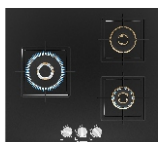

PNC6B6F10I - ₹40,000

60*cm | True Brass 2D | Brass Burners

Key Features:

- Glass gas hob | 1 wok burner: 4KW
- Flame failure safety device on all burners
- Enamelled pan supports
- Dimensions (HxWxD):
  56 x 590 x 520 mm
- Cut out dimensions (HxWxD):
  45 x 560-562 x 480-492 mm