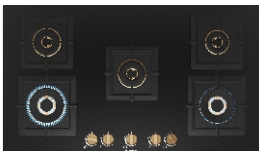

PMD83D31NX - ₹50,000
70*cm | True Brass 3D Wheel | Brass Burners

Key Features:

- Glass gas hob | 2 wok burner: 4KW
- Flame failure safety device on all burners
- Enamelled pan supports
- Dimensions (HxWxD):
150 x 780 x 450 mm
- Cut out dimensions (HxWxD):
80 x 700-700 x 400-400 mm

PMD83D51NX - ₹45,000
70*cm | True Brass 3D Wheel | Brass Burners

Key Features:

- Stainless steel Gas Hob | 2 wok burner: 4KW
- Flame failure safety device on all burners
- Enamelled pan supports
- Dimensions (HxWxD):
150 x 760 x 466 mm
- Cut out dimensions (HxWxD):
80 x 700-700 x 400-400 mm