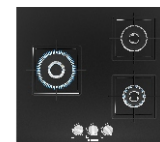

PNC6B6B11I - ₹30,000

60*cm | True AL 2D | Aluminium Burners

Key Features:

- Glass gas hob | 1 wok burner: 4KW
- Flame failure safety device on all burners
- Enamelled pan supports
- Dimensions (HxWxD):
  56 x 590 x 520 mm
- Cut out dimensions (HxWxD):
  45 x 560-562 x 480-492 mm