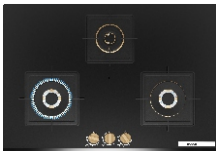

PNF9B6G20I - ₹68,000
90*cm | True Brass 3D | Brass Burners

Key Features:

- Glass gas hob | 2 wok burner: 4KW
- Flame failure safety device on all burners
- Cast Iron pan supports
- Dimensions (HxWxD):
56 x 915 x 520 mm
- Cut out dimensions (HxWxD):
45 x 850-852 x 490-502 mm

PNI7B6G20I - ₹59,000
75*cm | True Brass 3D | Brass Burners

Key Features:

- Glass gas hob | 2 wok burner: 4KW
- Flame failure safety device on all burners
- Cast Iron pan supports
- Dimensions (HxWxD):
56 x 752 x 520 mm
- Cut out dimensions (HxWxD):
45 x 560-562 x 480-492 mm