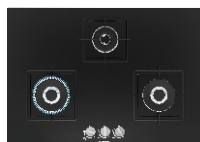

PND7B6B10I - ₹35,700

75*cm | True AL 2D | Aluminium Burners

Key Features:

- Glass gas hob | 1 wok burner: 4KW
- Flame failure safety device on all burners
- Enamelled pan supports
- Dimensions (HxWxD):
  56 x 752 x 520 mm
- Cut out dimensions (HxWxD):
  45 x 560-562 x 480-492 mm