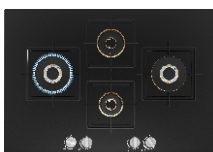

PNI7B6F10I - ₹48,000

75*cm | True Brass 2D | Brass Burners

Key Features:

- Glass gas hob | 2 wok burner: 4KW
- Flame failure safety device on all burners
- Enamelled pan supports
- Dimensions (HxWxD):
  56 x 752 x 520 mm
- Cut out dimensions (HxWxD):
  45 x 560-562 x 480-492 mm