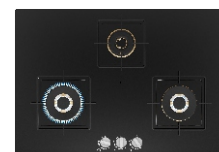

PND7B6F10I - ₹45,000

75*cm | True Brass 2D | Brass Burners

Key Features:

- Glass gas hob | 1 wok burner: 4KW
- Flame failure safety device on all burners
- Enamelled pan supports
- Dimensions (HxWxD):
  56 x 752 x 520 mm
- Cut out dimensions (HxWxD):
  45 x 560-562 x 480-492 mm