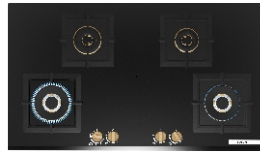

PNF9B6G20I - ₹68,000
90*cm | True Brass 3D | Brass Burners

Key Features:

- Glass gas hob | 2 wok burner: 4KW
- Flame failure safety device on all burners
- Cast Iron pan supports
- Dimensions (HxWxD):
  56 x 915 x 520 mm
- Cut out dimensions (HxWxD):
  45 x 850-852 x 490-502 mm