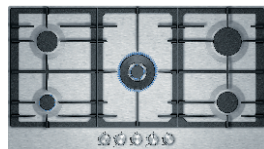

PCQ9B5O90I - ₹59,300
90*cm | 5 burners | Aluminum burners

Key Features:

- Stainless steel gas hob | 1 wok burner
- Flame failure safety device
- Cast Iron Pan Supports
- Dimensions (HxWxD):
  45 x 915 x 520 mm
- Cut out dimensions (HxWxD):
  45 x 850-852 x 490-502 mm